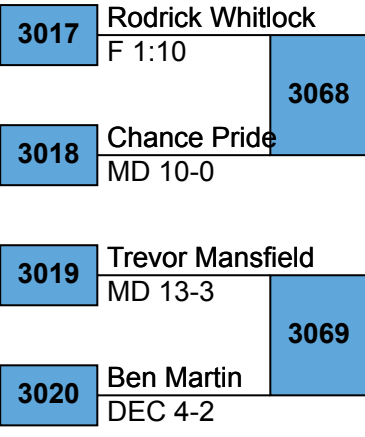

2016 SCHSL State Tournament

(1U) - Rodrick Whitlock (JR)

South Pointe (29-7)

(4L) - Aaron Aycocock (SO)

Swansea (28-10)

(3U) - Chance Pride (SO)

Eastside (32-18)

(2L) - Dealonte Moore (SR)

Hartsville (21-5)

(2U) - Trevor Mansfield (SO)

Belton-Honea Path (32-13)

(3L) - Justin Campbell (SO)

Beaufort (26-7)

(4U) - Ben Martin (JR)

West Oak (33-13)

(1L) - James Roberts (SO)

Hilton Head (40-17)