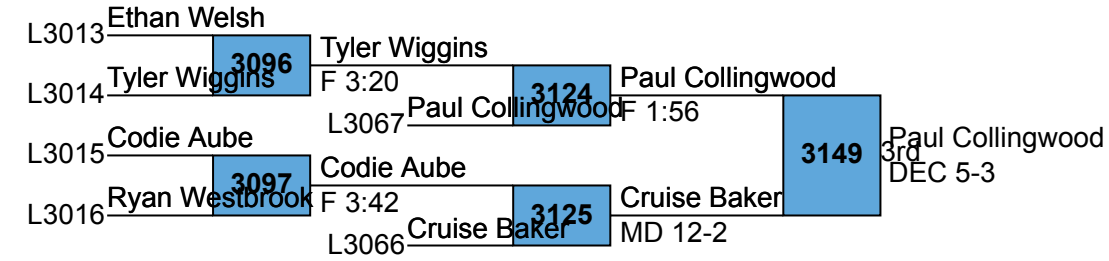

3A
126

1st
DEC 3-1 SV