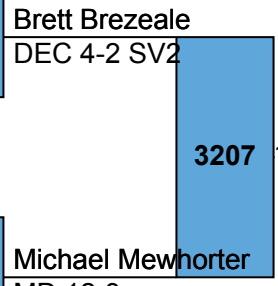

2016 SCHSL State Tournament

(1U) - Caleb Carillo (JR)

Eastside (25-6)

(4L) - Ezra Flowers (SR)

Myrtle Beach (29-9)

(3U) - Brett Brezeale (SR)

Pickens (40-8)

(2L) - Jeffrey Smyth (FR)

Beaufort (46-10)

(2U) - Nathan Stroud (JR)

South Pointe (33-11)

(3L) - Brennan Michael (SO)

North Myrtle Beach (19-7)

(4U) - Colt Reece (SO)

Belton-Honea Path (24-21)

(1L) - Michael Mewhorter (SR)

St. James (39-1)

3A
145