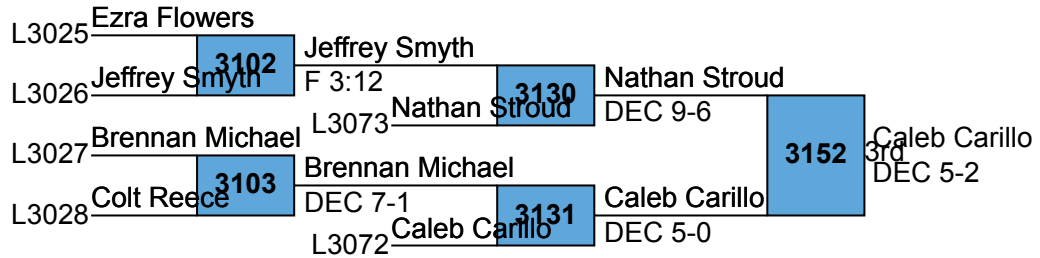

2016 SCHSL State Tournament

(1U) - Caleb Carillo (JR)

Eastside (25-6)

(4L) - Ezra Flowers (SR)

Myrtle Beach (29-9)

(3U) - Brett Brezeale (SR)

Pickens (40-8)

(2L) - Jeffrey Smyth (FR)

Beaufort (46-10)

(2U) - Nathan Stroud (JR)

South Pointe (33-11)

(3L) - Brennan Michael (SO)

North Myrtle Beach (19-7)

(4U) - Colt Reece (SO)

Belton-Honea Path (24-21)

(1L) - Michael Mewhorter (SR)

St. James (39-1)

3A
145