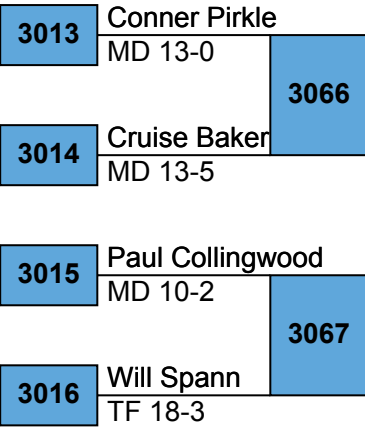

2016 SCHSL State Tournament

(1U) - Conner Pirkle (JR)

Emerald (43-5)

(4L) - Ethan Welsh (SO)

Hartsville (35-7)

(3U) - Cruise Baker (SO)

Eastside (38-13)

(2L) - Tyler Wiggins (SR)

St. James (31-5)

(2U) - Paul Collingwood (SR)

Chapin (41-7)

(3L) - Codie Aube (SR)

North Myrtle Beach (31-14)

(4U) - Ryan Westbrook (SR)

Broome (34-4)

(1L) - Will Spann (SR)

Beaufort (54-3)