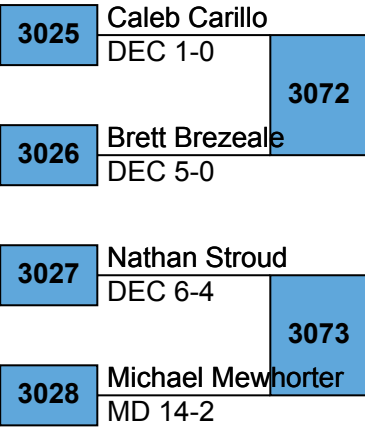

2016 SCHSL State Tournament

(1U) - Caleb Carillo (JR)

Eastside (25-6)

(4L) - Ezra Flowers (SR)

Myrtle Beach (29-9)

(3U) - Brett Brezeale (SR)

Pickens (40-8)

(2L) - Jeffrey Smyth (FR)

Beaufort (46-10)

(2U) - Nathan Stroud (JR)

South Pointe (33-11)

(3L) - Brennan Michael (SO)

North Myrtle Beach (19-7)

(4U) - Colt Reece (SO)

Belton-Honea Path (24-21)

(1L) - Michael Mewhorter (SR)

St. James (39-1)

3A
145