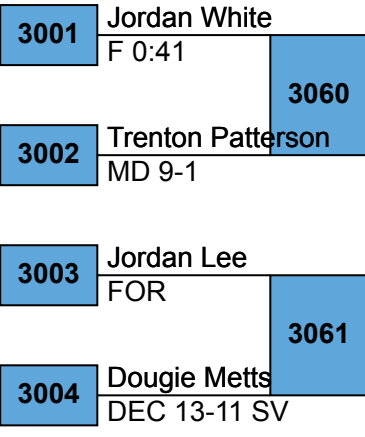

2016 SCHSL State Tournament

(1U) - Jordan White (FR)

Eastside (40-2)

(4L) - Adam Doyens (JR)

Gilbert (34-14)

(3U) - Trenton Patterson (SO)

Belton-Honea Path (42-10)

(2L) - Luis Pantoja (SO)

Beaufort (48-4)

(2U) - Jordan Lee (SO)

West Oak (48-2)

(3L) - Trace Wingard (FR)

Airport (30-6)

(4U) - Emanuel Gonzales (SO)

Emerald (39-12)

(1L) - Dougie Metts (FR)

Berkeley (41-6)

3A
106

1st
Jordan White
F 5:40