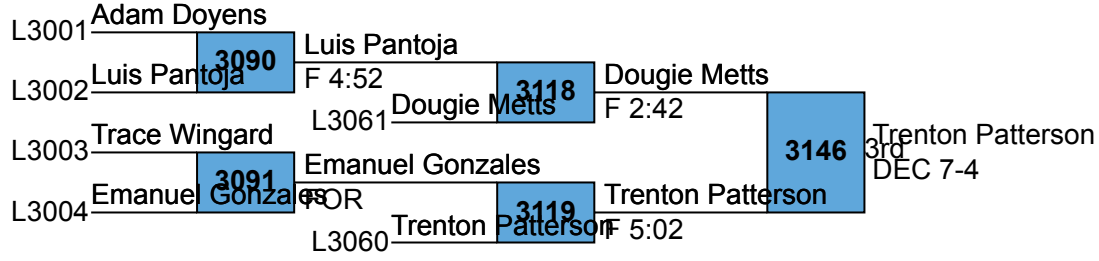

3rd
Trenton Patterson
DEC 7-4